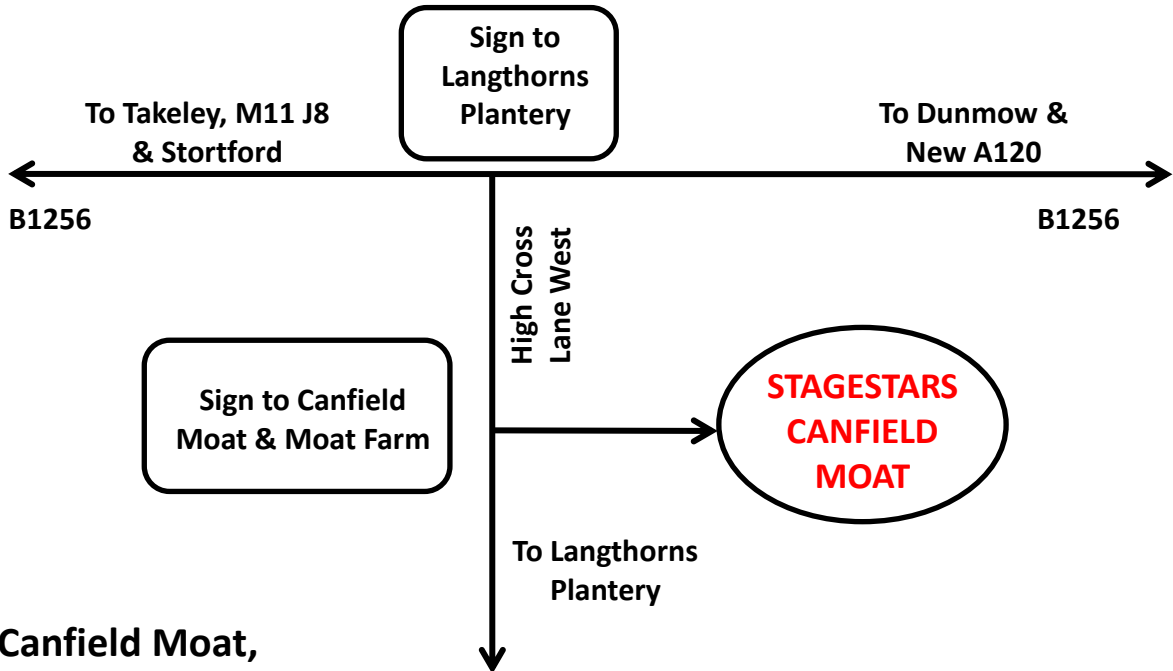

Stage Stars Location Map

**Canfield Moat,
High Cross Lane West,
Little Canfield,
Dunmow, Essex CM6 1TD**

Vlada Smith

Home Tel: 01371 872565

Mobile: 07771 625996

DIRECTIONS:

- Stagestars is located in Little Canfield off the B1256 (old A120 between Dunmow & Bishop's Stortford) ... follow the signs to 'Langthorns Plantery' and turn up High Cross Lane West.
- 250 yards down this road you will see a white sign pointing left to Canfield Moat & Moat Farm.
- Follow this private access road 200 yards and drive through the open electric gates. Park in the courtyard and follow the signs.